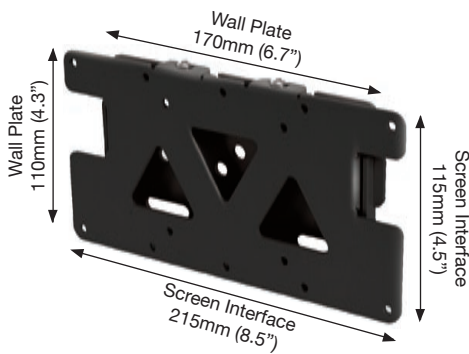

BT7521

**MEDIUM FLAT SCREEN WALL MOUNT
LOW PROFILE**

- Fits 75mm x 75mm, 100mm x 100mm and 200mm x 100mm VESA mounting patterns
- Mounts screen only 18mm (0.7") from wall
- Simple hook-on installation with all mounting hardware included
- Compatible with B-Tech accessory collars

Screen Size	15" - 32"
Max. Weight	24kg (53lbs)
Distance from Wall	18mm (0.7")
VESA Compatibility	75 x 75 100 x 100 200 x 100
Colours Available	Black

Registered Design No. 3020005

BT7522

**MEDIUM FLAT SCREEN WALL MOUNT
WITH TILT**

- Fits 75mm x 75mm, 100mm x 100mm and 200mm x 100mm VESA mounting patterns
- Mounts screen only 50mm (2") from wall
- Tilts +/-30°
- Security Allen key and screws provided
- Simple hook-on installation with all mounting hardware included
- Compatible with B-Tech accessory collars

Screen Size	15" - 32"
Max. Weight	24kg (53lbs)
Distance from Wall	50mm (2")
VESA Compatibility	75 x 75 100 x 100 200 x 100
Tilt	+/-30°
Colours Available	Black

Registered Design No. 3021428