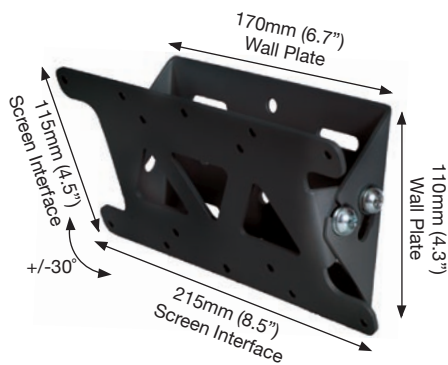

BT7521

**MEDIUM FLAT SCREEN WALL MOUNT
LOW PROFILE**

- Fits 75mm x 75mm, 100mm x 100mm and 200mm x 100mm VESA mounting patterns
- Mounts screen only 18mm (0.7") from wall
- Simple hook-on installation with all mounting hardware included
- Compatible with B-Tech accessory collars

Screen Size	15" - 32"
Max. Weight	24kg (53lbs)
Distance from Wall	18mm (0.7")
VESA Compatibility	75 x 75 100 x 100 200 x 100
Colours Available	Black

Registered Design No. 3020005

BT7522

**MEDIUM FLAT SCREEN WALL MOUNT
WITH TILT**

- Fits 75mm x 75mm, 100mm x 100mm and 200mm x 100mm VESA mounting patterns
- Mounts screen only 50mm (2") from wall
- Tilts +/-30°
- Security Allen key and screws provided
- Simple hook-on installation with all mounting hardware included
- Compatible with B-Tech accessory collars

Screen Size	15" - 32"
Max. Weight	24kg (53lbs)
Distance from Wall	50mm (2")
VESA Compatibility	75 x 75 100 x 100 200 x 100
Tilt	+/-30°
Colours Available	Black

Registered Design No. 3021428