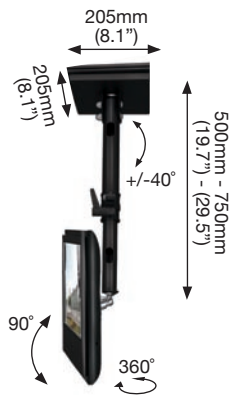

**BT7582**

**SMALL FLAT SCREEN CEILING MOUNT WITH TILT AND SWIVEL**

- Fits 50mm x 50mm, 75mm x 75mm and 100mm x 100mm VESA mounting patterns
- Adjustable ceiling drop: 500mm (19.7") - 750mm (29.5")
- Upper tube diameter: 42mm (1.7")
- Lower tube diameter: 35mm (1.4")
- 40° Tilt of pole for angled ceilings
- 360° Swivel at mount and 90° Tilt facility
- Hand lever allows easy adjustment of ceiling drop
- Safety wire for extra security
- Cable management
- Coverplates included for smart installation

<b>Screen Size</b>	<b>10" - 23"</b>
Max. Weight	10kg (22lbs)
VESA Compatibility	50 x 50 75 x 75 100 x 100
Tilt	+/-40°, 90°
Swivel	360°
<b>Colours Available</b>	<b>Black</b>

**BT7516**

**SMALL FLAT SCREEN WALL MOUNT WITH TILT AND SWIVEL**

- Fits 50mm x 50mm, 75mm x 75mm, 100 x 100 VESA mounting patterns.
- Multi-adjustable wall mount ideal for mounting small flat screens
- Max screen weight of 5kg
- Max screen size of 19"
- Tilts +/-20° and swivels 180°
- Thumbwheel allows for easy adjustment of tilt and swivel
- Simple installation - all fixings included

<b>Screen Size</b>	<b>10" - 19"</b>
Max. Weight	5kg (11lbs)
Distance from Wall	95mm (3.7")
VESA Compatibility	50 x 50 75 x 75 100 x 100
Tilt	+/-20°
Swivel	180°
<b>Colours Available</b>	<b>Silver</b>

Patent Number:  
1546599