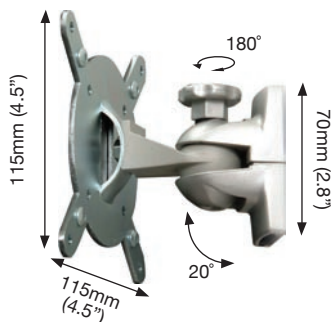

**BT7582**

**SMALL FLAT SCREEN CEILING MOUNT WITH TILT AND SWIVEL**

- Fits 50mm x 50mm, 75mm x 75mm and 100mm x 100mm VESA mounting patterns
- Adjustable ceiling drop: 500mm (19.7") - 750mm (29.5")
- Upper tube diameter: 42mm (1.7")
- Lower tube diameter: 35mm (1.4")
- 40° Tilt of pole for angled ceilings
- 360° Swivel at mount and 90° Tilt facility
- Hand lever allows easy adjustment of ceiling drop
- Safety wire for extra security
- Cable management
- Coverplates included for smart installation

<b>Screen Size</b>	<b>10" - 23"</b>
Max. Weight	10kg (22lbs)
VESA Compatibility	50 x 50 75 x 75 100 x 100
Tilt	+/-40°, 90°
Swivel	360°
<b>Colours Available</b>	<b>Black</b>

**BT7516**

**SMALL FLAT SCREEN WALL MOUNT WITH TILT AND SWIVEL**

- Fits 50mm x 50mm, 75mm x 75mm, 100 x 100 VESA mounting patterns.
- Multi-adjustable wall mount ideal for mounting small flat screens
- Max screen weight of 5kg
- Max screen size of 19"
- Tilts +/-20° and swivels 180°
- Thumbwheel allows for easy adjustment of tilt and swivel
- Simple installation - all fixings included

<b>Screen Size</b>	<b>10" - 19"</b>
Max. Weight	5kg (11lbs)
Distance from Wall	95mm (3.7")
VESA Compatibility	50 x 50 75 x 75 100 x 100
Tilt	+/-20°
Swivel	180°
<b>Colours Available</b>	<b>Silver</b>

Patent Number:  
1546599