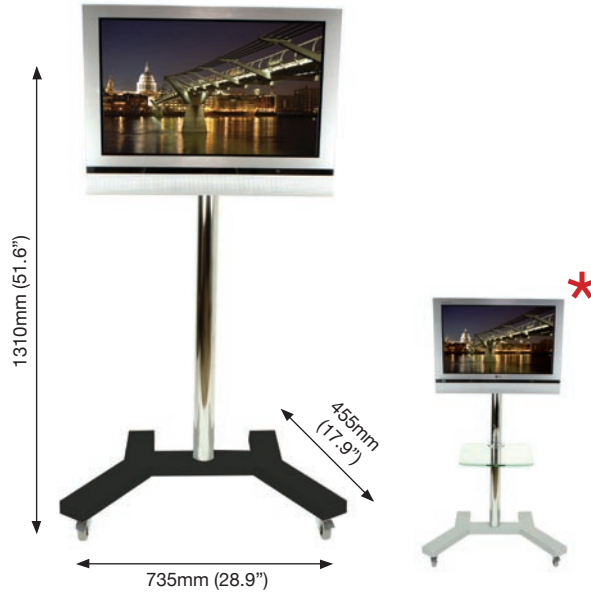

BT7504

MEDIUM FLAT SCREEN DISPLAY TROLLEY

- Stylish LCD trolley for screens up to 32"
- Fits 75mm x 75mm, 100mm x 100mm and 200mm x 100mm VESA mounting patterns
- Non-marking 50mm braked castors included
- Also supplied with optional screw in levelling feet
- 1.1m 60mm Chrome pole supplied with 4 cable management holes
- Trolley Dimensions (including wheels):
Height: 1310mm (51.6")
Depth: 455mm (17.9")
Width: 735mm (28.9")
- **ADAPTOR PLATES AVAILABLE:**
BT7502 for VESA 200 x 200
BT7505 for VESA 400 x 200
300 x 200, 300 x 300
and non-VESA
H: 123mm/48.4" - 570mm /
22.4" V: 300mm/11.8"
- **CUSTOMISE WITH OPTIONAL GLASS SHELVES (BT7162 / BT7163 / BT7164 SHELVES + BT7161 SHELF BRACKET)**
- **Available in Silver and Piano Black**

Screen Size	15" - 32"
Max. Weight	24Kg / 53lbs
VESA	75 x 75 100 x 100 200 x 100
Colours Available	Silver and Piano Black

BT890

PROJECTOR TROLLEY

- Designed for use with projectors but may also be used as a portable lectern
- Supplied with braked castors and optional levelling feet for extra stability
- Supplied with safety rails and safety strap for secure installation
- Adjustable height (with castors):
785mm (78.5") - 1265mm (49.8")
- Adjustable height (with feet):
730mm (28.7") - 1230mm (48.4")
- Platform dimensions: 360mm (14.2") x 360mm/14.2"
- Adjustable tilt: +/-20° up or down
- Inner pole diameter: 35mm (1.4")
- Outer pole diameter: 42mm (1.7")
- Easy to assemble
- **CUSTOMISE WITH OPTIONAL LAPTOP SHELF (BT7030 SHELF + BT7035 COLLAR) AVAILABLE SEPARATELY**
- **Available in Silver**