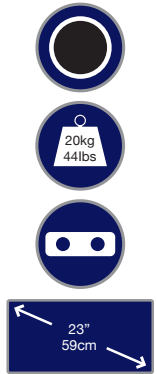

BT7510

**FLAT SCREEN WALL MOUNT
LOW PROFILE**

- Fits 75mm x 75mm and 100mm x 100mm VESA mounting patterns
- Mounts screen only 20mm (0.8") from wall
- Locking screw provided to prevent screen removal
- Simple hook-on installation with all mounting hardware included
- Compatible with B-Tech accessory collars

Screen Size	10" - 23"
Max. Weight	20Kg (44lbs)
Distance from Wall	20mm (0.8")
VESA Compatibility	75 x 75 100 x 100
Colours Available	Black

Registered Design No.
3014344

BT7511

**FLAT SCREEN WALL MOUNT
WITH TILT**

- Fits 75mm x 75mm and 100mm x 100mm VESA mounting patterns
- Mounts screen only 55mm (2.2") from wall
- Tilts +/-17°
- Simple hook-on installation with all mounting hardware included
- Compatible with B-Tech accessory collars

Screen Size	10" - 23"
Max. Weight	20Kg (44lbs)
Distance from Wall	55mm (2.2")
VESA Compatibility	75 x 75 100 x 100
Tilt	+/-17°
Colours Available	Black

Registered Design No.
3014345