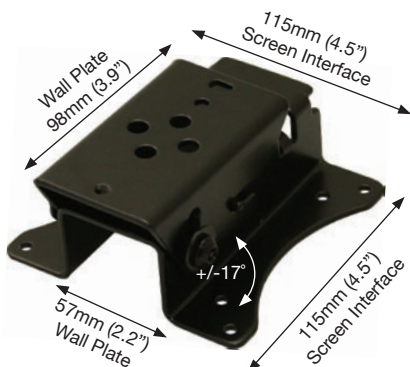

BT7510

**FLAT SCREEN WALL MOUNT
LOW PROFILE**

- Fits 75mm x 75mm and 100mm x 100mm VESA mounting patterns
- Mounts screen only 20mm (0.8") from wall
- Locking screw provided to prevent screen removal
- Simple hook-on installation with all mounting hardware included
- Compatible with B-Tech accessory collars

Screen Size	10" - 23"
Max. Weight	20Kg (44lbs)
Distance from Wall	20mm (0.8")
VESA Compatibility	75 x 75 100 x 100
Colours Available	Black

Registered Design No.
3014344

BT7511

**FLAT SCREEN WALL MOUNT
WITH TILT**

- Fits 75mm x 75mm and 100mm x 100mm VESA mounting patterns
- Mounts screen only 55mm (2.2") from wall
- Tilts +/-17°
- Simple hook-on installation with all mounting hardware included
- Compatible with B-Tech accessory collars

Screen Size	10" - 23"
Max. Weight	20Kg (44lbs)
Distance from Wall	55mm (2.2")
VESA Compatibility	75 x 75 100 x 100
Tilt	+/-17°
Colours Available	Black

Registered Design No.
3014345