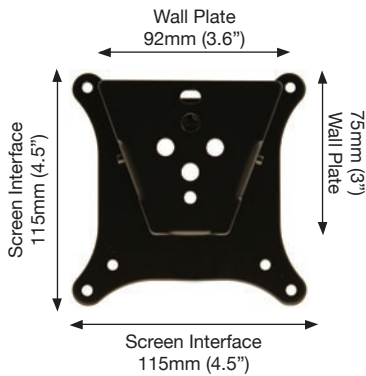

BT7510

**FLAT SCREEN WALL MOUNT
LOW PROFILE**

- Fits 75mm x 75mm and 100mm x 100mm VESA mounting patterns
- Mounts screen only 20mm (0.8") from wall
- Locking screw provided to prevent screen removal
- Simple hook-on installation with all mounting hardware included
- Compatible with B-Tech accessory collars

Screen Size	10" - 23"
Max. Weight	20Kg (44lbs)
Distance from Wall	20mm (0.8")
VESA Compatibility	75 x 75 100 x 100
Colours Available	Black

Registered Design No.
3014344

BT7511

**FLAT SCREEN WALL MOUNT
WITH TILT**

- Fits 75mm x 75mm and 100mm x 100mm VESA mounting patterns
- Mounts screen only 55mm (2.2") from wall
- Tilts +/-17°
- Simple hook-on installation with all mounting hardware included
- Compatible with B-Tech accessory collars

Screen Size	10" - 23"
Max. Weight	20Kg (44lbs)
Distance from Wall	55mm (2.2")
VESA Compatibility	75 x 75 100 x 100
Tilt	+/-17°
Colours Available	Black

Registered Design No.
3014345