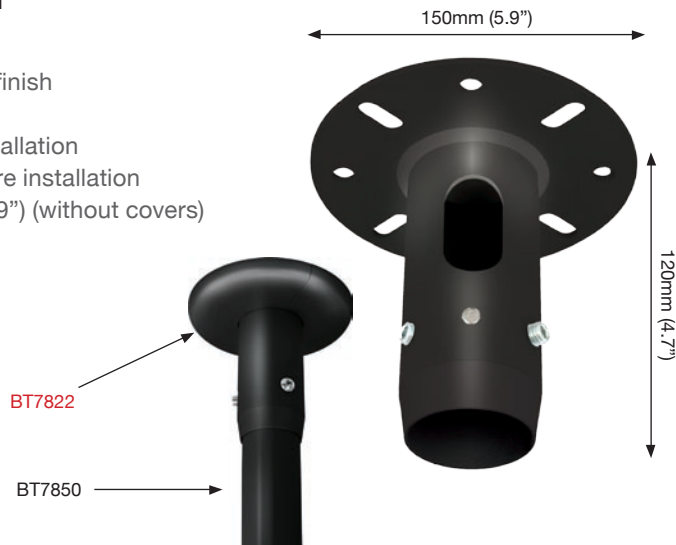

## BT7822

### FIXED CEILING MOUNT FOR 50MM POLES

- Small ceiling plate with attractive finish
- Cable management hole
- Coverplate included for smart installation
- Supplied with safety bolt for secure installation
- Ceiling plate diameter: 150mm (5.9") (without covers)
- Ceiling drop: 120mm (4.7")
- **POLE SOLD SEPARATELY**
- **Available in Black**

### CEILING / WALL MOUNT WITH TILT FOR 50MM POLES

- Coverplate included for smart installation
- Supplied with safety bolt for secure installation
- 70° Tilt of pole for angled ceilings
- +90° Tilt of pole (fixed) when wall mounted
- Ceiling plate diameter: 240mm (9.4") (without covers)
- Ceiling drop: 83mm (3.3")
- **POLE SOLD SEPARATELY**
- **Available in Black**

### HEAVY DUTY CEILING MOUNT WITH TILT FOR 50MM POLES

- Coverplate included for smart installation
- Heavy duty 5mm thick steel construction
- Cable management hole
- Supplied with safety bolt for secure installation
- +/-40° Tilt of pole for angled ceilings
- Ceiling plate diameter: 300mm (11.8")
- Ceiling drop: 183mm (7.2")
- **POLE SOLD SEPARATELY**
- **Available in Black**