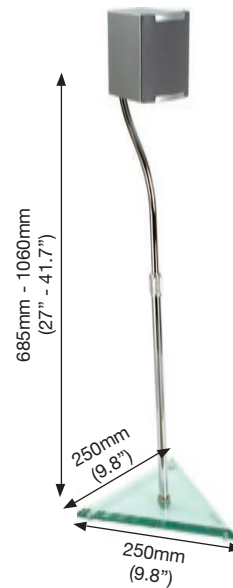

BT111

'STEALTH CRYSTAL' HOME CINEMA SPEAKER FLOOR STAND

- Deluxe speaker floor stand with 15mm thick tempered glass base and chrome plate support tubes
- Designed for small home cinema speakers weighing up to 3kg (6.6lbs)
- Suitable for single point, dual point and keyhole fixings
- Alternative platform also provided
- Adjustable spikes and padded feet are provided to match different floor surfaces
- Simple installation with all mounting hardware included
- Adjustable height: 685mm (27") - 1060mm (41.7")
- Cable management system
- **SUPPLIED IN PAIRS**
- **Available in Chrome**

BT11

'STEALTH' HOME CINEMA SPEAKER FLOOR STAND

- Heavy cast metal base for extra stability and safety and to curb unwanted vibration
- Designed for small home cinema speakers weighing up to 5kg (11lbs)
- Suitable for single point, dual point and keyhole fixings
- Alternative triangular mounting platform also provided
- Simple installation with all mounting hardware included
- Adjustable height: 685mm (27") - 1060mm (41.7")
- Cable management system
- **SUPPLIED IN PAIRS**
- **Available in Black**

Registered Design No.
3003354

BT10

'HI-LOGIC PLUS' SPEAKER FLOOR STAND

- Stylish metal diecast base for greater stability and to curb unwanted vibration
- Designed for small to medium loudspeakers weighing up to 10kg (22lbs)
- Suitable for single point, dual point and keyhole fixings
- Adjustable vice clamp adaptor also included, suits widths 80mm (3.1") - 160mm (6.3")
- Simple installation with all mounting hardware included
- Adjustable height: 660mm (26") - 1200mm (47.2")
- Cable management system
- **SUPPLIED IN PAIRS**
- **Available in Black & Silver**