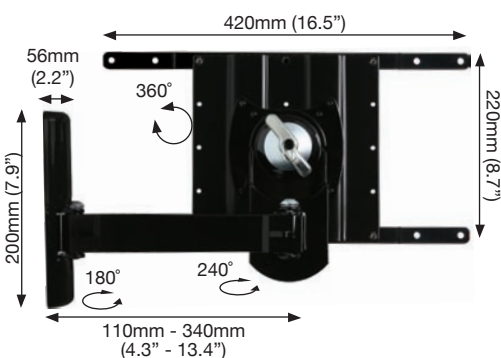

### MEDIUM FLAT SCREEN WALL MOUNT WITH SINGLE ARM EXTENSION

- Fits 75mm x 75mm, 100mm x 100mm, 200mm x 100mm, 200mm x 200mm, 300mm x 200mm, 400mm x 200mm VESA mounting patterns
- Mounts screen from 110mm (4.3") - 340mm (13.4") from wall
- Tilts +/-15°
- Allows 360° rotation of screen in any direction to display screen in landscape or portrait style
- Two swivel points: 180° at wall, 240° at interface
- Features post installation screen levelling
- Simple hook-on installation with all mounting hardware included
- Compatible with B-Tech accessory collars (2 required)

<b>Screen Size</b>	<b>15" - 37"</b>
<b>Max. Weight</b>	25kg (55lbs)
<b>Distance from Wall</b>	110mm (4.3") - 340mm (13.4")
<b>VESA Compatibility</b>	75 x 75    200 x 200 100 x 100   300 x 200 200 x 100   400 x 200
<b>Tilt</b>	+/-15°
<b>Swivel</b>	180°, 240°
<b>Colours Available</b>	<b>Piano Black</b>

### MEDIUM FLAT SCREEN WALL MOUNT WITH DOUBLE ARM EXTENSION

- Fits 75mm x 75mm, 100mm x 100mm, 200mm x 100mm, 200mm x 200mm, 300mm x 200mm, 400mm x 200mm VESA mounting patterns
- Mounts screen from 110mm (4.3") - 525mm (20.7") from wall
- Tilts +/-15°
- Allows 360° rotation of screen in any direction to display screen in landscape or portrait style
- Three swivel points: 180° at wall, 360° at central pivot & 240° at interface
- Features post installation screen levelling
- Simple hook-on installation with all mounting hardware included
- Compatible with B-Tech accessory collars (2 required)

<b>Screen Size</b>	<b>15" - 37"</b>
<b>Max. Weight</b>	25kg (55lbs)
<b>Distance from Wall</b>	110mm (4.3") - 525mm (20.7")
<b>VESA Compatibility</b>	75 x 75    200 x 200 100 x 100   300 x 200 200 x 100   400 x 200
<b>Tilt</b>	+/-15°
<b>Swivel</b>	180°, 360°, 240°
<b>Colours Available</b>	<b>Piano Black</b>