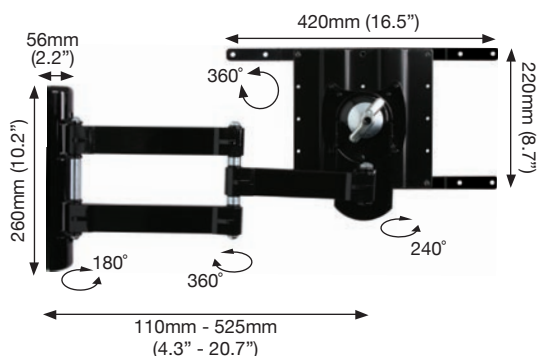

### MEDIUM FLAT SCREEN WALL MOUNT WITH SINGLE ARM EXTENSION

- Fits 75mm x 75mm, 100mm x 100mm, 200mm x 100mm, 200mm x 200mm, 300mm x 200mm, 400mm x 200mm VESA mounting patterns
- Mounts screen from 110mm (4.3") - 340mm (13.4") from wall
- Tilts +/-15°
- Allows 360° rotation of screen in any direction to display screen in landscape or portrait style
- Two swivel points: 180° at wall, 240° at interface
- Features post installation screen levelling
- Simple hook-on installation with all mounting hardware included
- Compatible with B-Tech accessory collars (2 required)

<b>Screen Size</b>	<b>15" - 37"</b>
<b>Max. Weight</b>	25kg (55lbs)
<b>Distance from Wall</b>	110mm (4.3") - 340mm (13.4")
<b>VESA Compatibility</b>	75 x 75    200 x 200 100 x 100   300 x 200 200 x 100   400 x 200
<b>Tilt</b>	+/-15°
<b>Swivel</b>	180°, 240°
<b>Colours Available</b>	<b>Piano Black</b>

### MEDIUM FLAT SCREEN WALL MOUNT WITH DOUBLE ARM EXTENSION

- Fits 75mm x 75mm, 100mm x 100mm, 200mm x 100mm, 200mm x 200mm, 300mm x 200mm, 400mm x 200mm VESA mounting patterns
- Mounts screen from 110mm (4.3") - 525mm (20.7") from wall
- Tilts +/-15°
- Allows 360° rotation of screen in any direction to display screen in landscape or portrait style
- Three swivel points: 180° at wall, 360° at central pivot & 240° at interface
- Features post installation screen levelling
- Simple hook-on installation with all mounting hardware included
- Compatible with B-Tech accessory collars (2 required)

<b>Screen Size</b>	<b>15" - 37"</b>
<b>Max. Weight</b>	25kg (55lbs)
<b>Distance from Wall</b>	110mm (4.3") - 525mm (20.7")
<b>VESA Compatibility</b>	75 x 75    200 x 200 100 x 100   300 x 200 200 x 100   400 x 200
<b>Tilt</b>	+/-15°
<b>Swivel</b>	180°, 360°, 240°
<b>Colours Available</b>	<b>Piano Black</b>